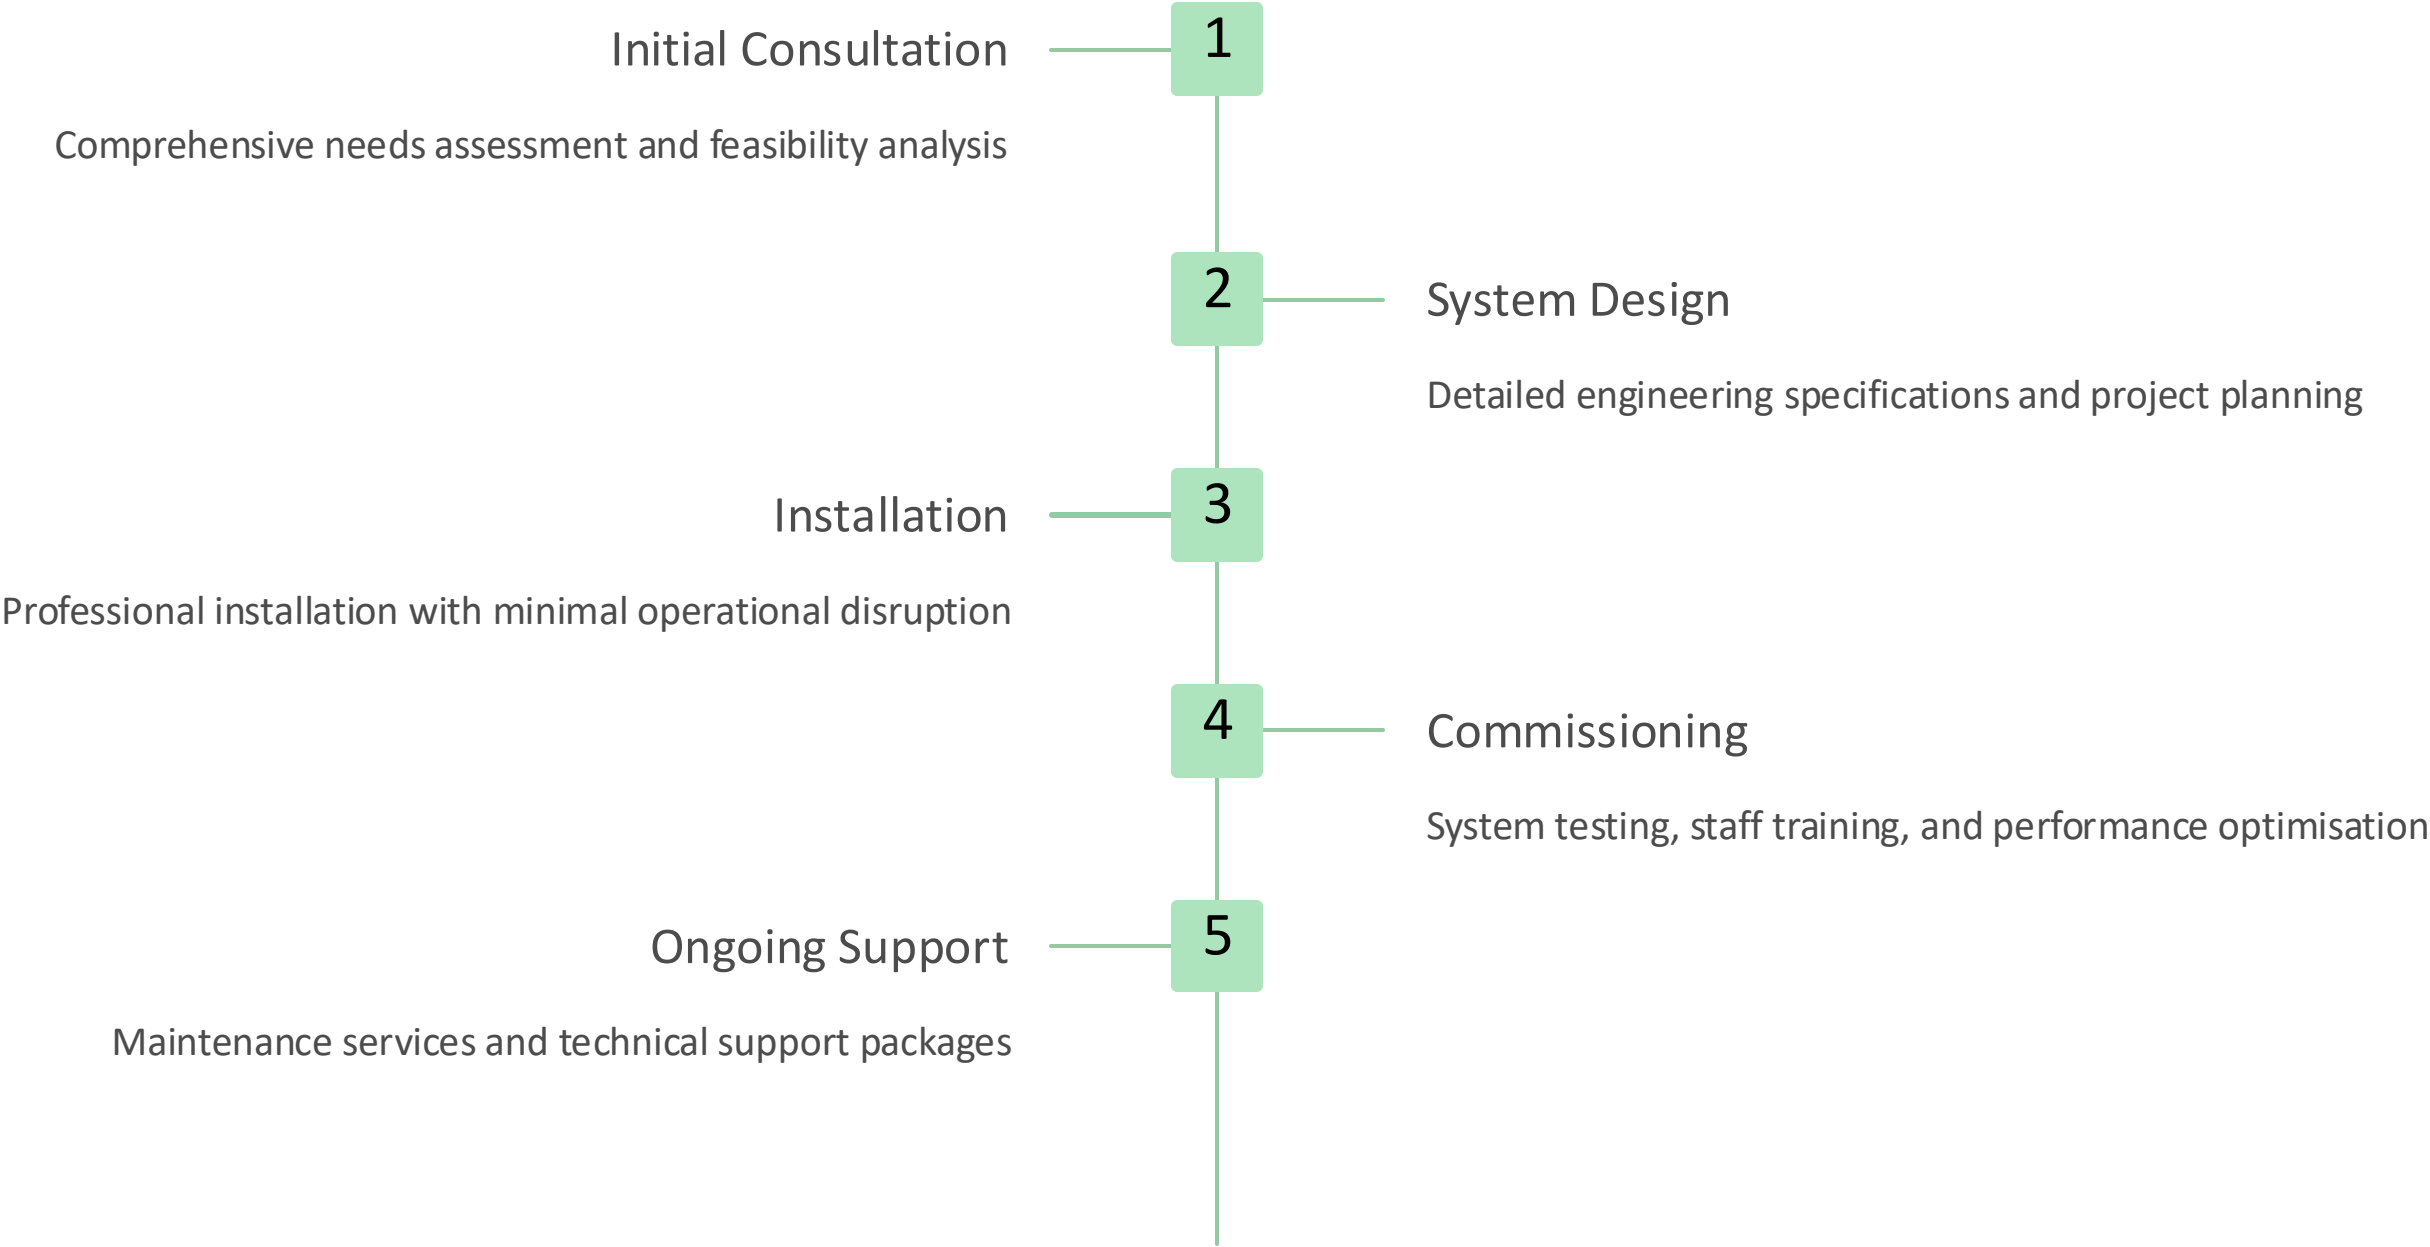

Project Management Excellence